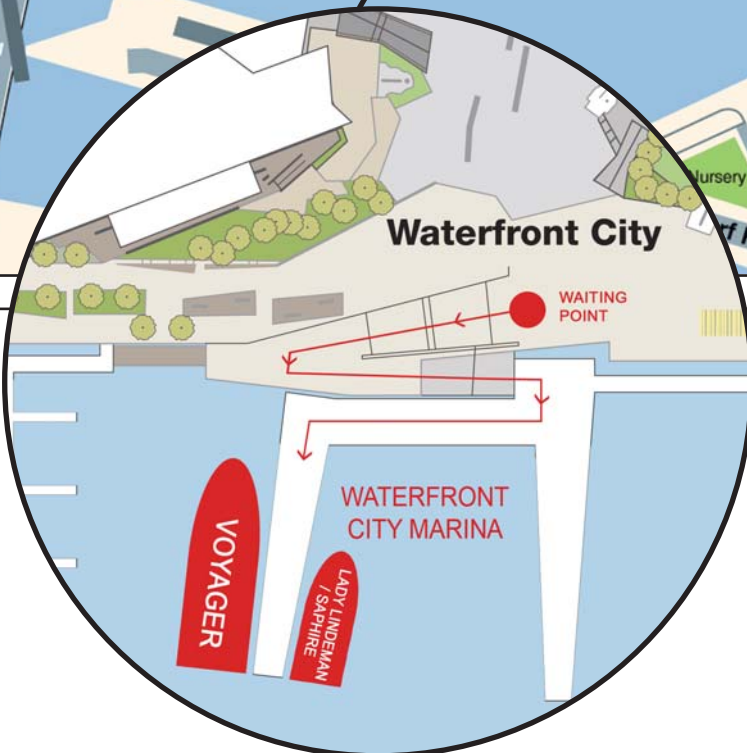

# Cruise Departure Location Map

**Rivers Restaurant  
Cruises & Boat Charters**

**Cruise Departure Point**  
Waterfront City Marina,  
(near the giant TV screens)

Waterfront City Docklands, Melway Ref. Map 2E / D5

Ensure you arrive early as the boat is unable to wait for latecomers

**Parking:** Ample parking is available along Docklands Drive.

Parking fees & charges apply.